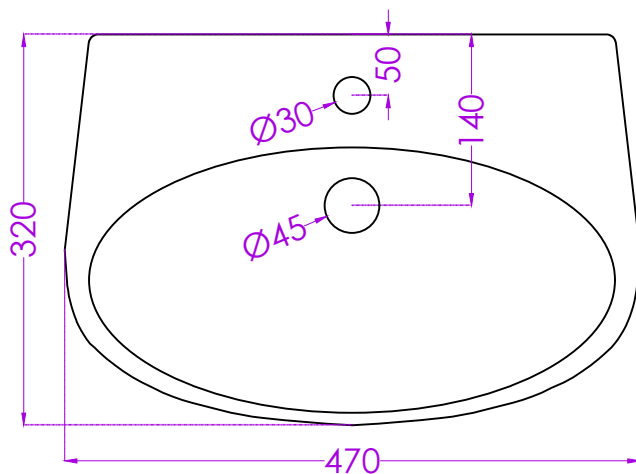

ARCHI P4315PW0003

WALL HUNG BASIN

JOHNSON

PLAN

BACK