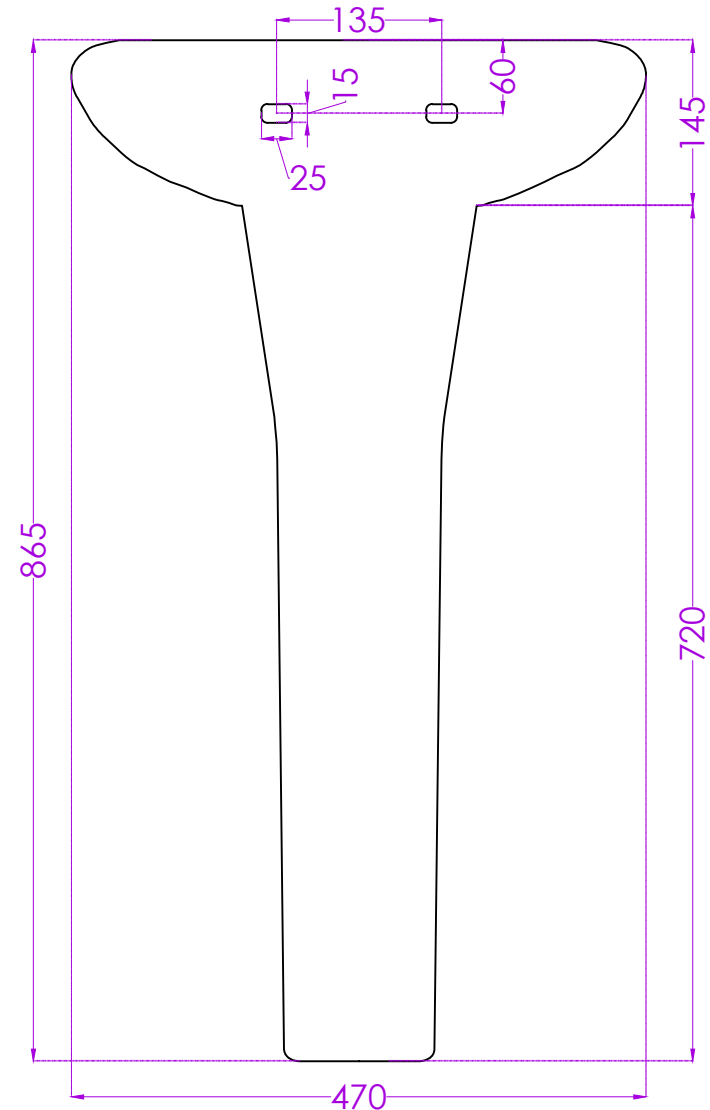

ARCHI P4315PW0003

WALL HUNG BASIN

JOHNSON

PLAN

BACK